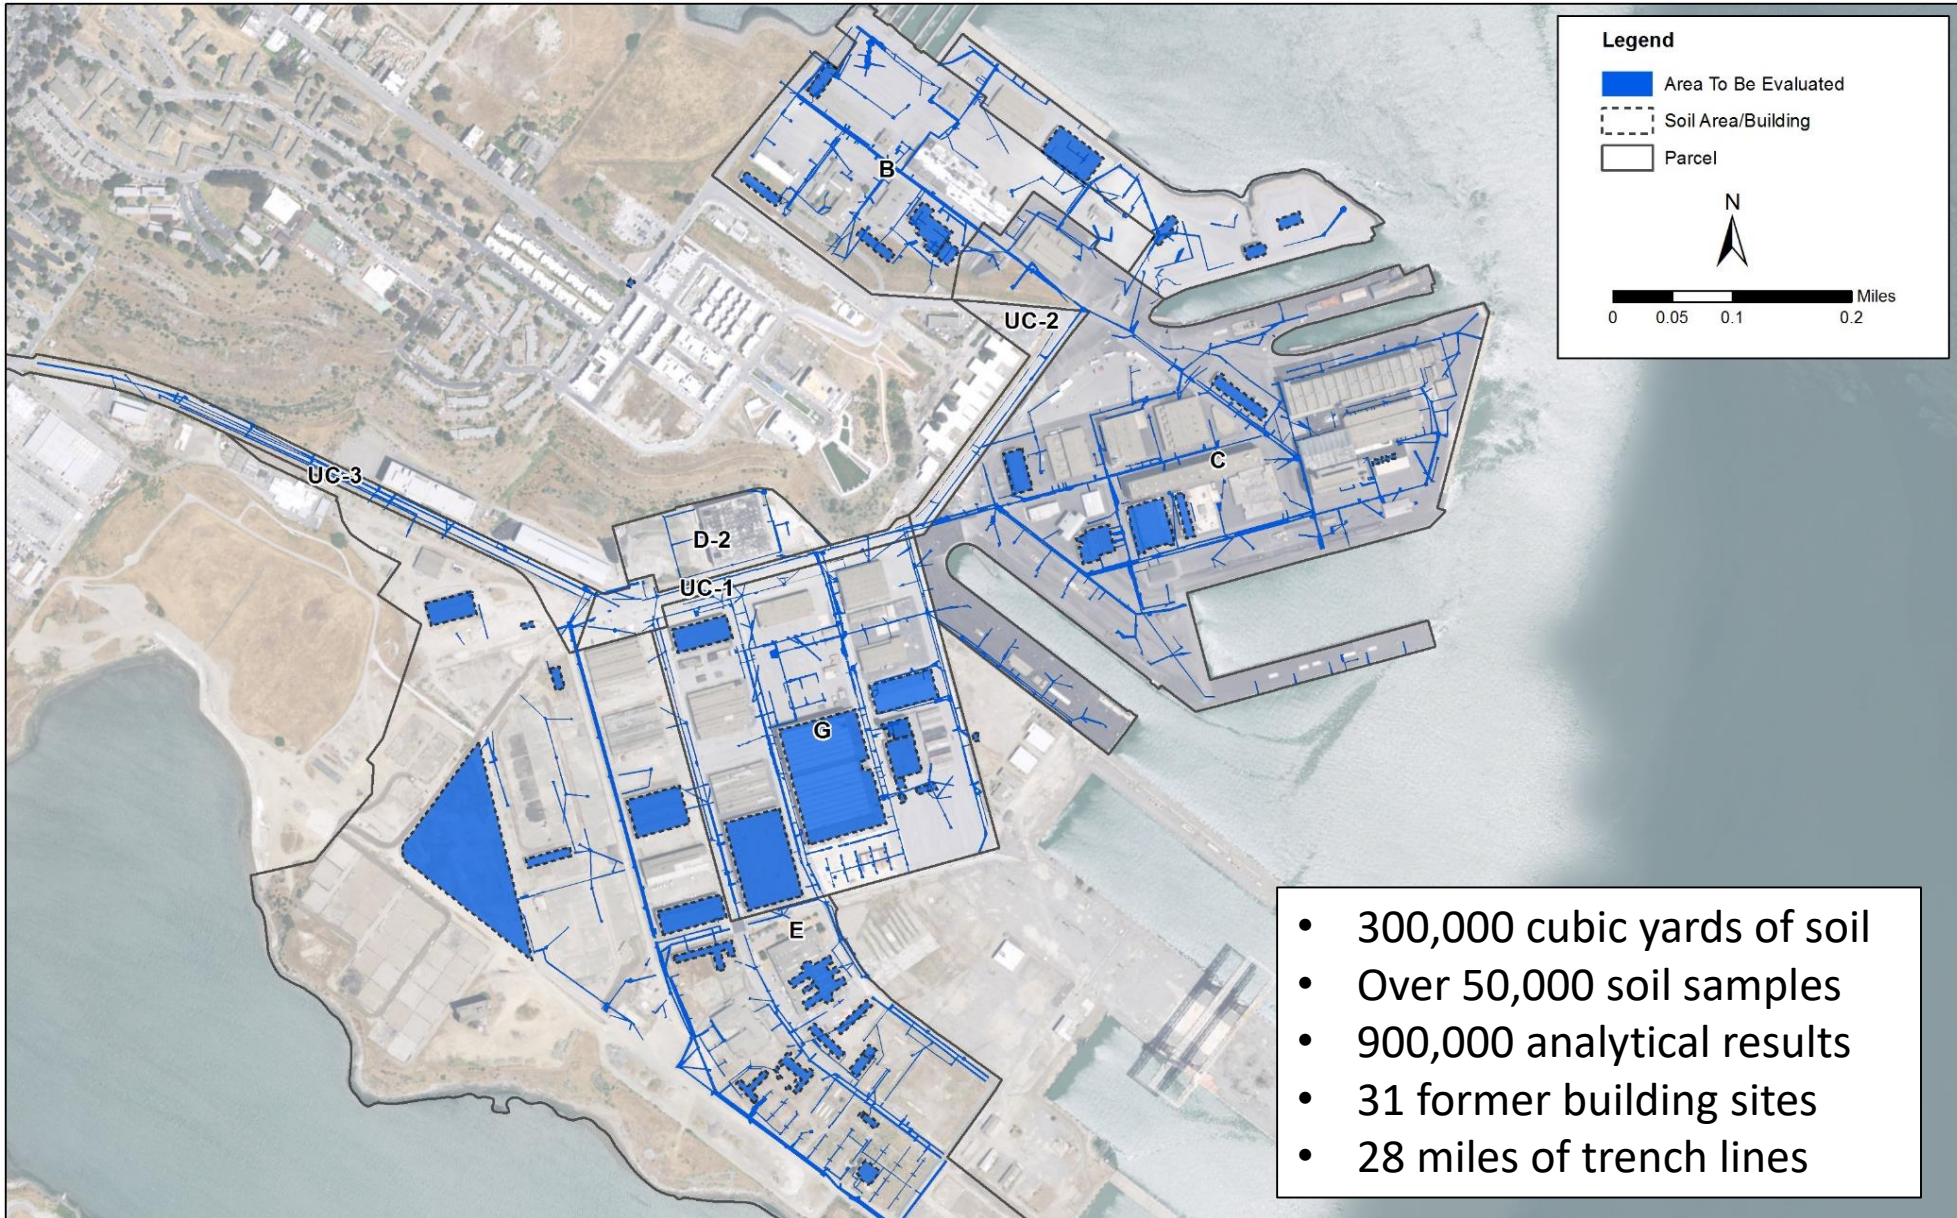

# Hunters Point Naval Shipyard Radiological Reevaluation Areas

# Hunters Point Naval Shipyard Parcel G Work Plan

**Figure 3-1**  
**Soil Investigation Approach**  
 Parcel G Work Plan  
 Former Hunters Point Naval Shipyard  
 San Francisco, California